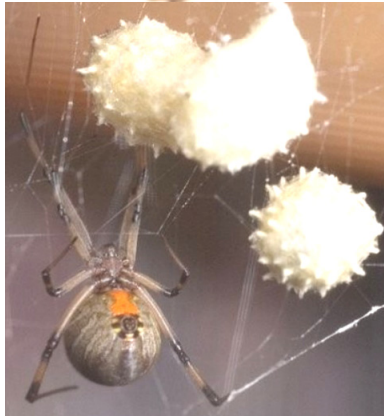

Poisonous Spiders in Virginia

Black Widow

- About the size of a dime with shiny black body
- Red hourglass on belly
- Likes very dark places underneath leaves, rocks, swimming pools, and logs
- VERY strong web
- Poison will make you sick

Brown Widow

- Same size and body shape as black widow
- Brown with yellow and black dots
- Red hourglass on belly
- Lives in same places as black widow
- Spiky egg sac

Look for the "fiddle" on his back

Brown Recluse

- About the size of a quarter with dark brown legs and yellow-brown belly
- Likes dark places indoors and outdoors
- Has violin marking on head and body
- NOT very common around here but sometimes found