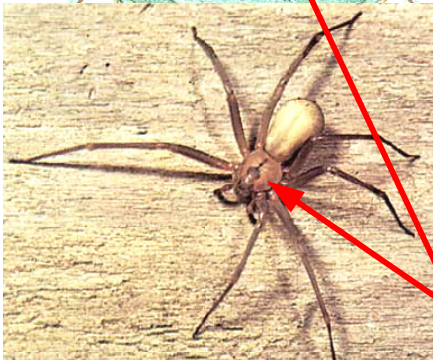

Poisonous Spiders in Virginia

Black Widow

- About the size of a dime with shiny black body
- Red hourglass on belly
- Likes very dark places underneath leaves, rocks, swimming pools, and logs
- VERY strong web
- Poison will make you sick

Brown Widow

- Same size and body shape as black widow
- Brown with yellow and black dots
- Red hourglass on belly
- Lives in same places as black widow
- Spiky egg sac

Look for the "fiddle" on his back

Brown Recluse

- About the size of a quarter with dark brown legs and yellow-brown belly
- Likes dark places indoors and outdoors
- Has violin marking on head and body
- NOT very common around here but sometimes found