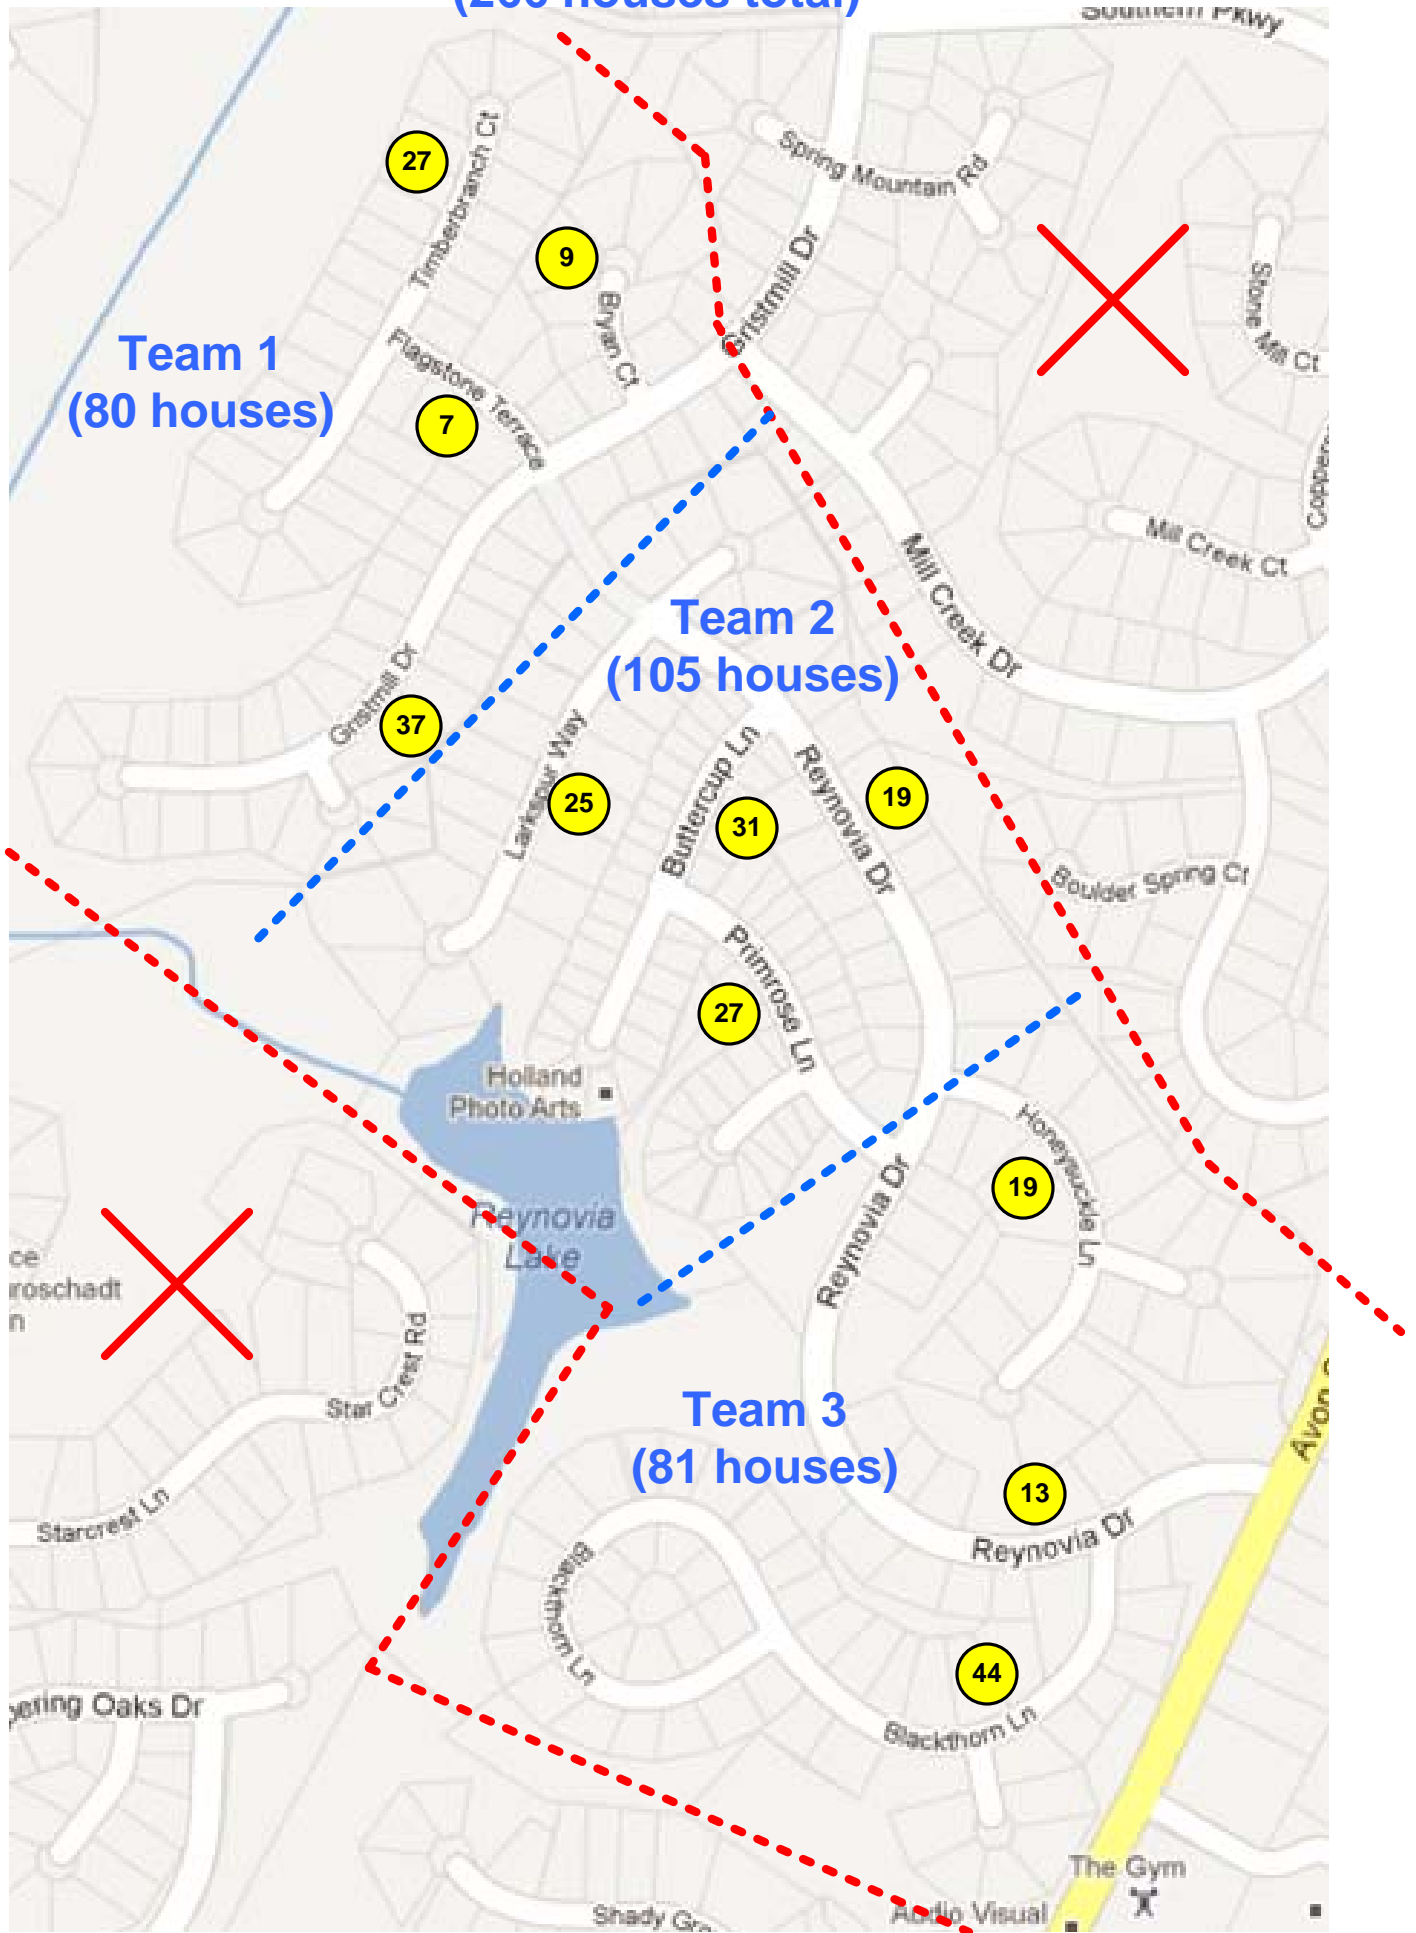

# Mosby Mountain Scouting for Food Drive (112 houses total)

# Mill Creek Scouting for Food Drive (241 houses total)

# Mill Creek South Scouting for Food Drive (228 houses total)

# Lake Reynovia Scouting for Food Drive (266 houses total)