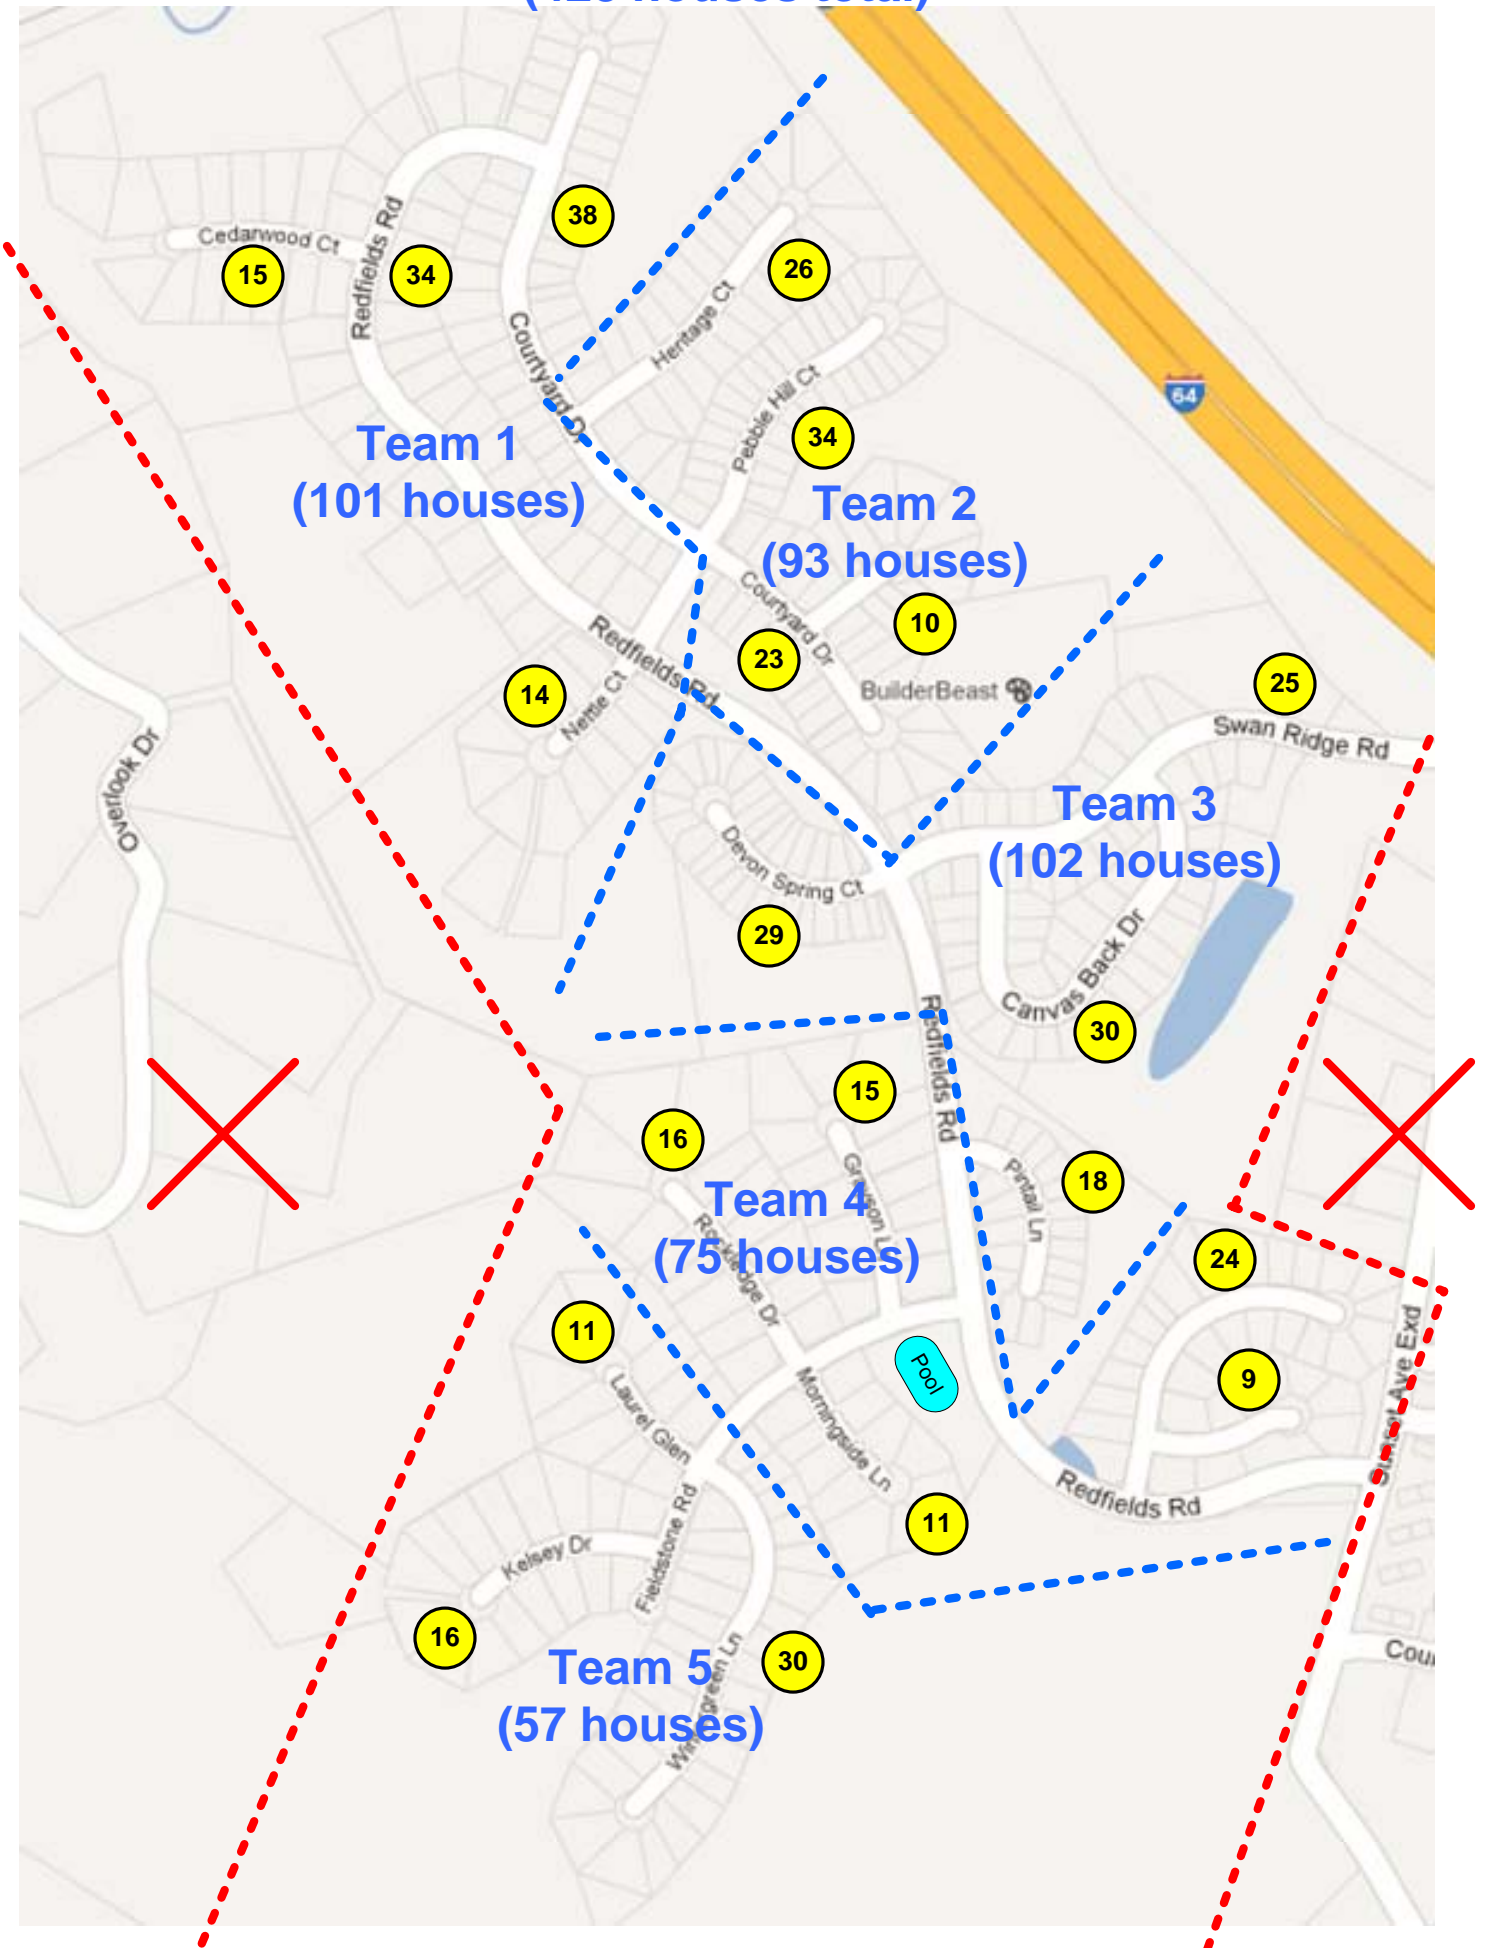

# Redfields Scouting for Food Drive (428 houses total)

# Mill Creek Scouting for Food Drive (241 houses total)

# Mill Creek South Scouting for Food Drive (228 houses total)

# Lake Reynovia Scouting for Food Drive (266 houses total)