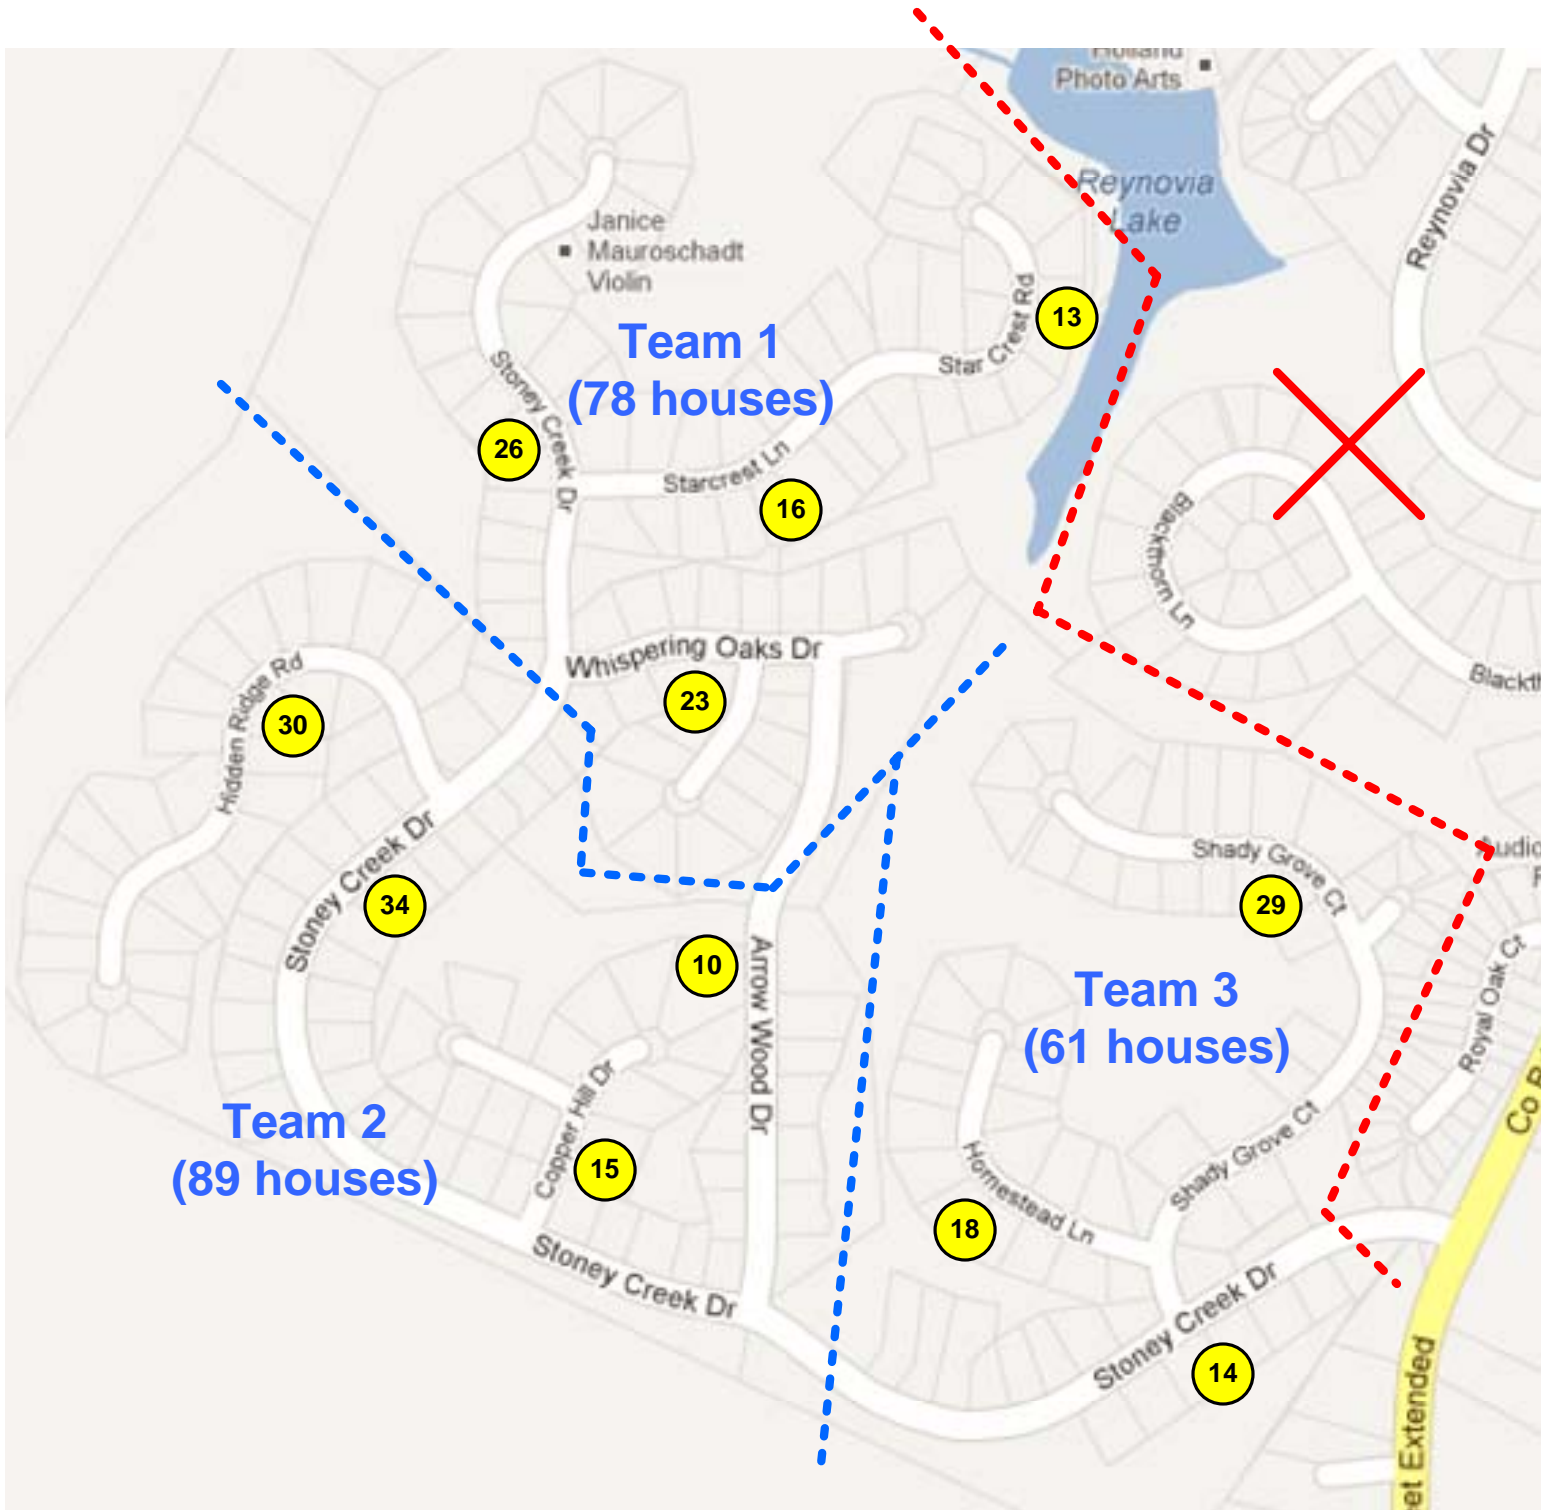

# Redfields Scouting for Food Drive (428 houses total)

# Mill Creek Scouting for Food Drive (241 houses total)

# Mill Creek South Scouting for Food Drive (228 houses total)

# Lake Reynovia Scouting for Food Drive (266 houses total)