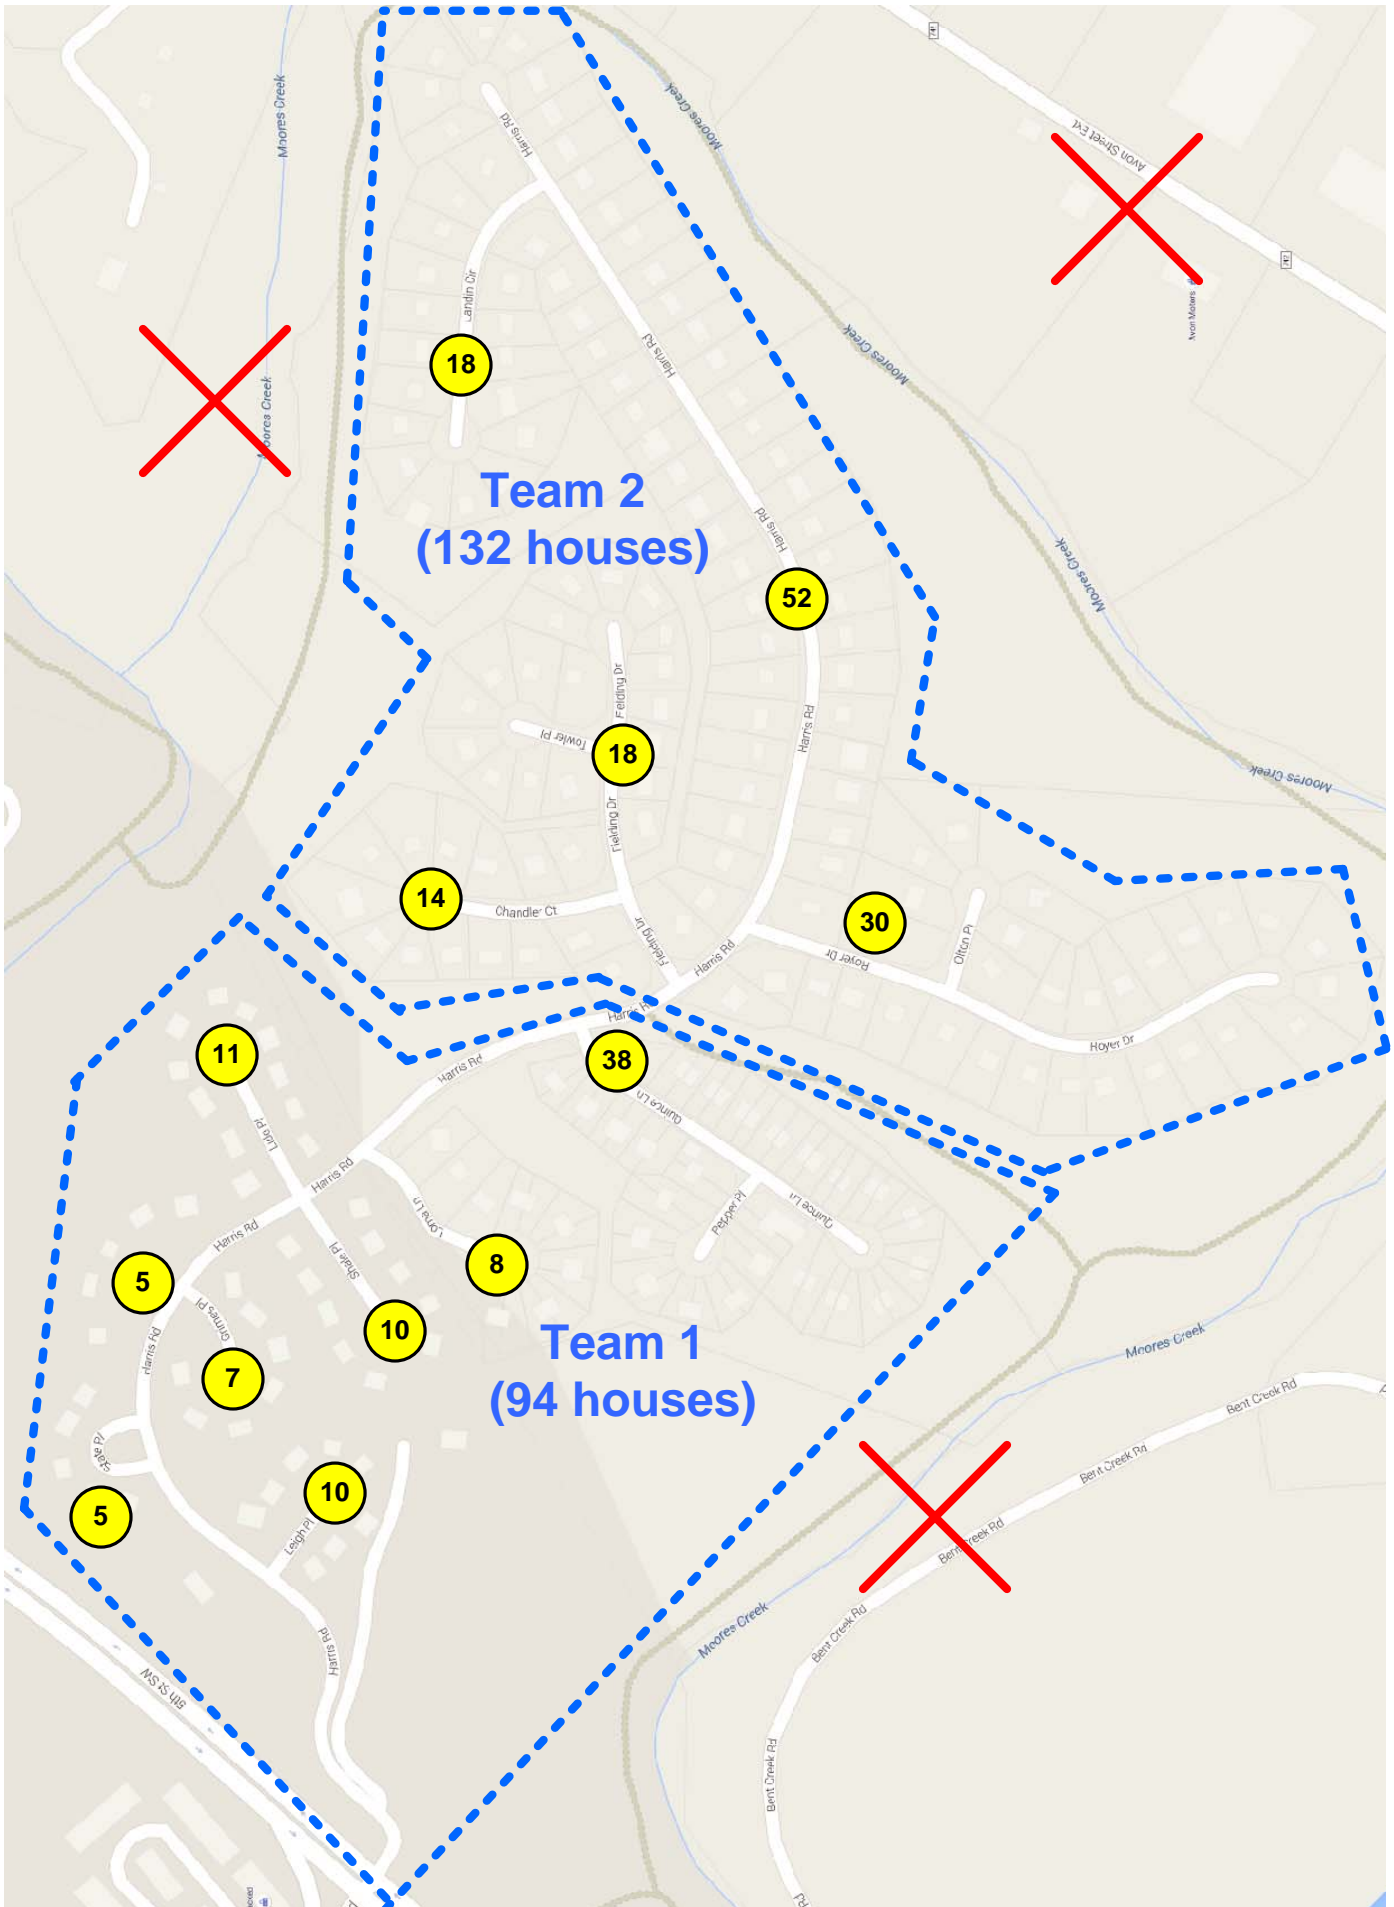

# Mill Creek South Scouting for Food Drive (228 houses total)

# Lake Reynovia Scouting for Food Drive (266 houses total)

# Foxcroft Scouting for Food Drive (138 houses total)

**Team 1  
(64 houses)**

**Team 2  
(74 houses)**

# Willoughby Scouting for Food Drive (approx 206 houses total)