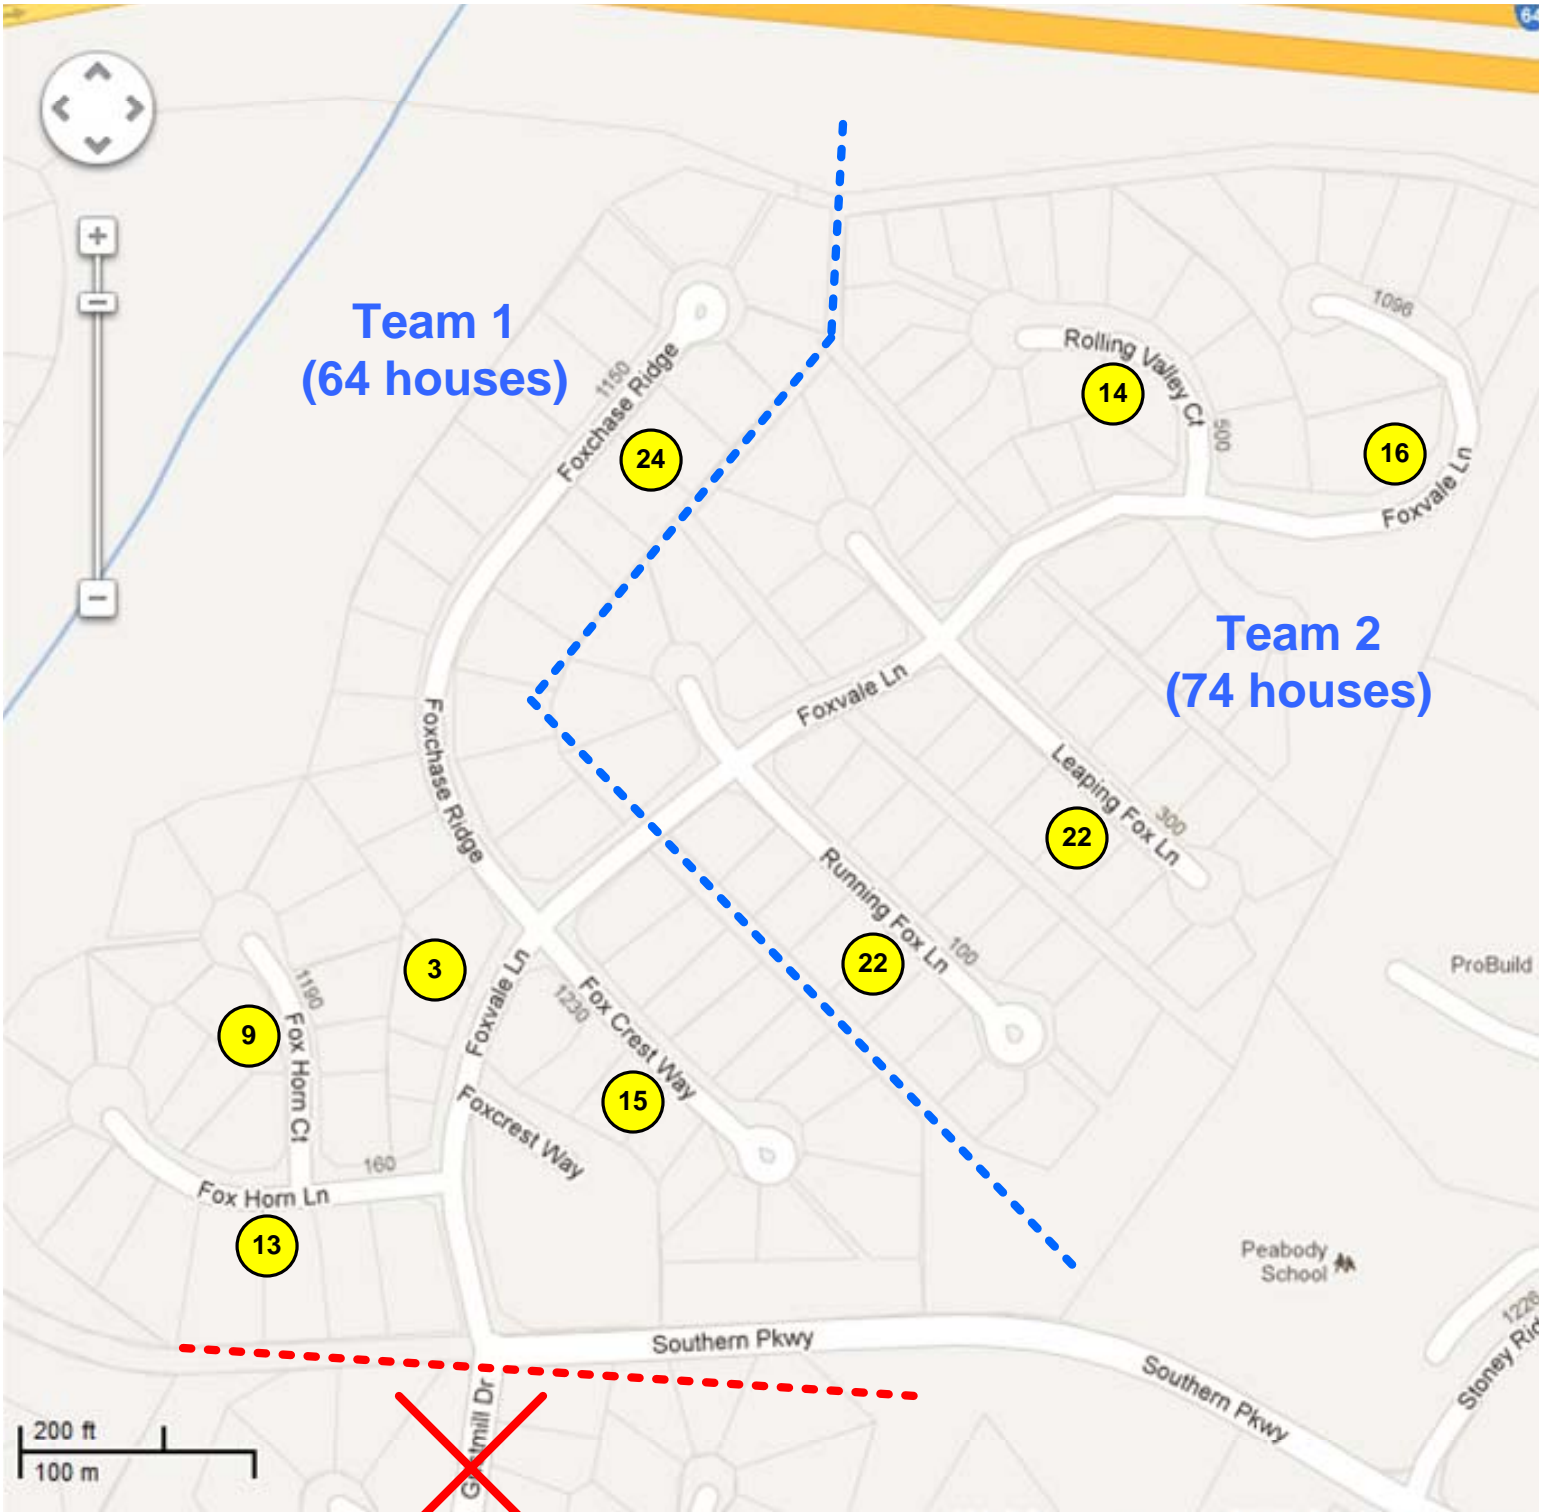

# Mill Creek South Scouting for Food Drive (228 houses total)

# Lake Reynovia Scouting for Food Drive (266 houses total)

# Foxcroft Scouting for Food Drive (138 houses total)

**Team 1  
(64 houses)**

**Team 2  
(74 houses)**

# Willoughby Scouting for Food Drive (approx 206 houses total)