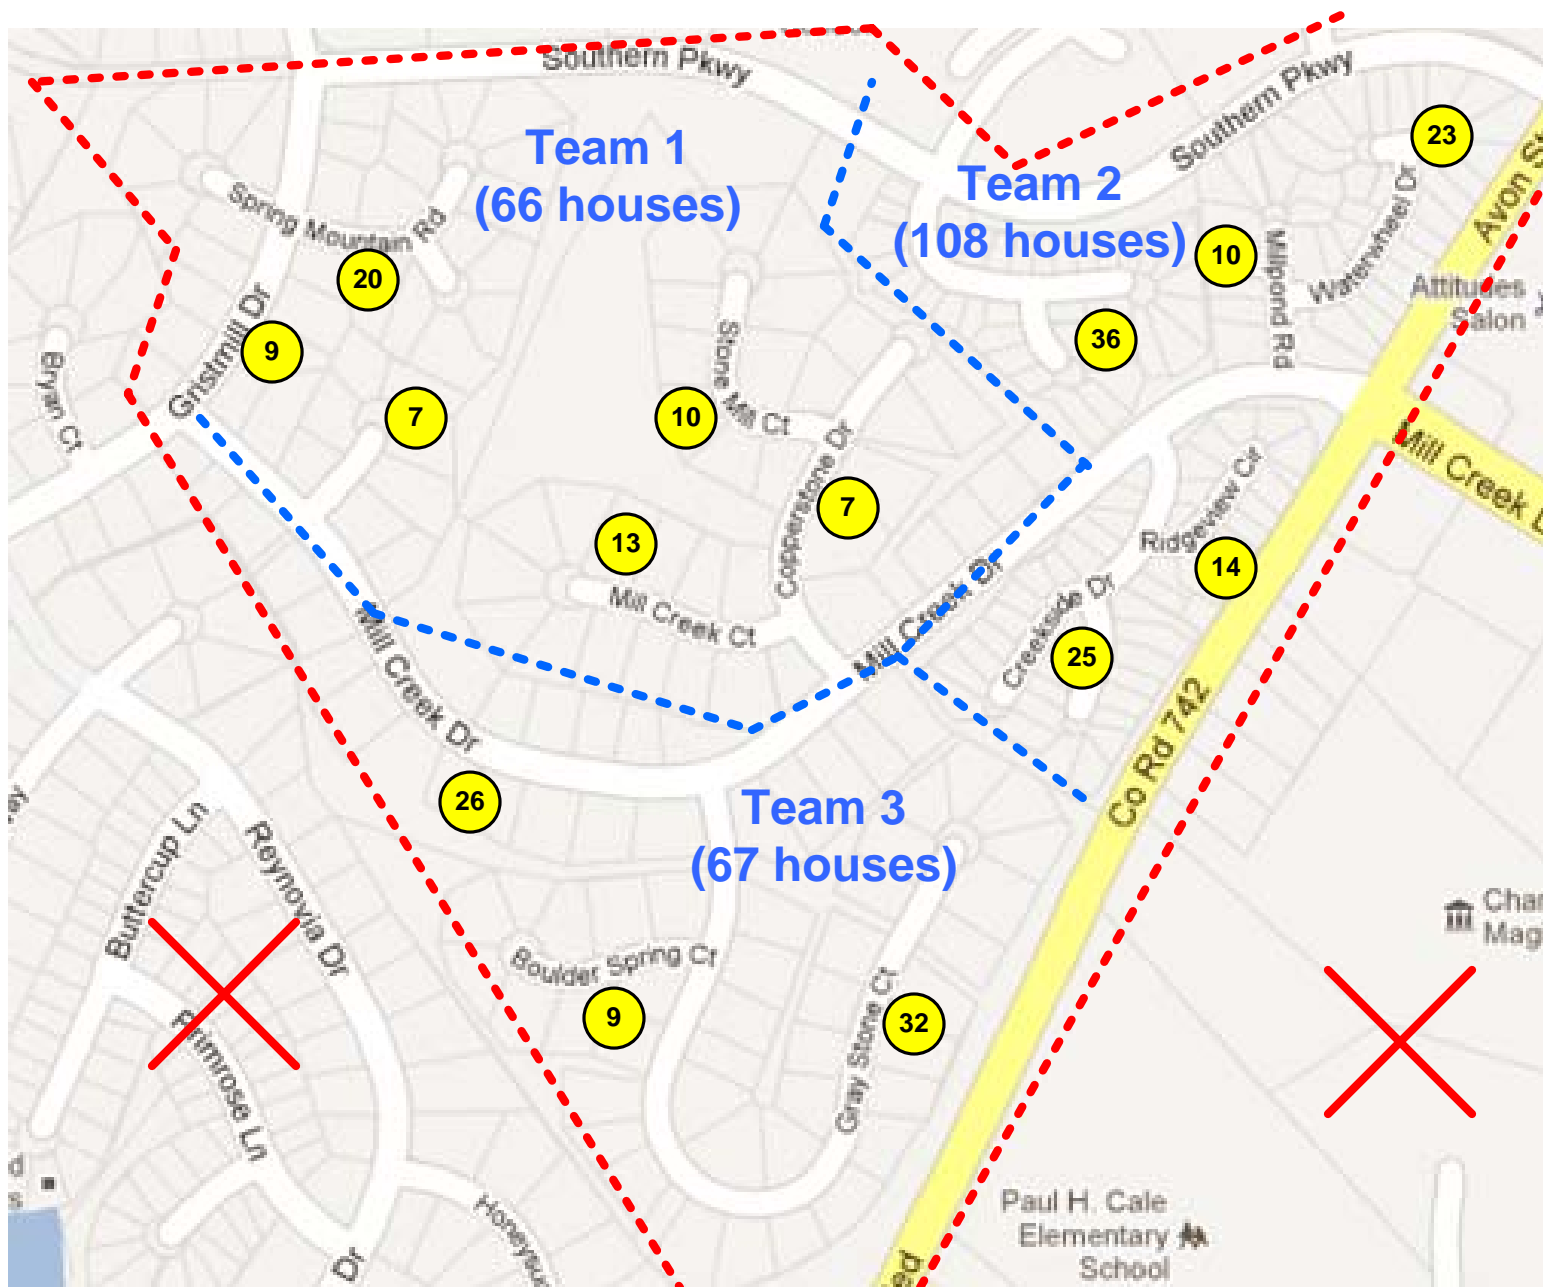

# Redfields Scouting for Food Drive (428 houses total)

# Mill Creek Scouting for Food Drive (241 houses total)

# Mill Creek South Scouting for Food Drive (228 houses total)

# Lake Reynovia Scouting for Food Drive (266 houses total)