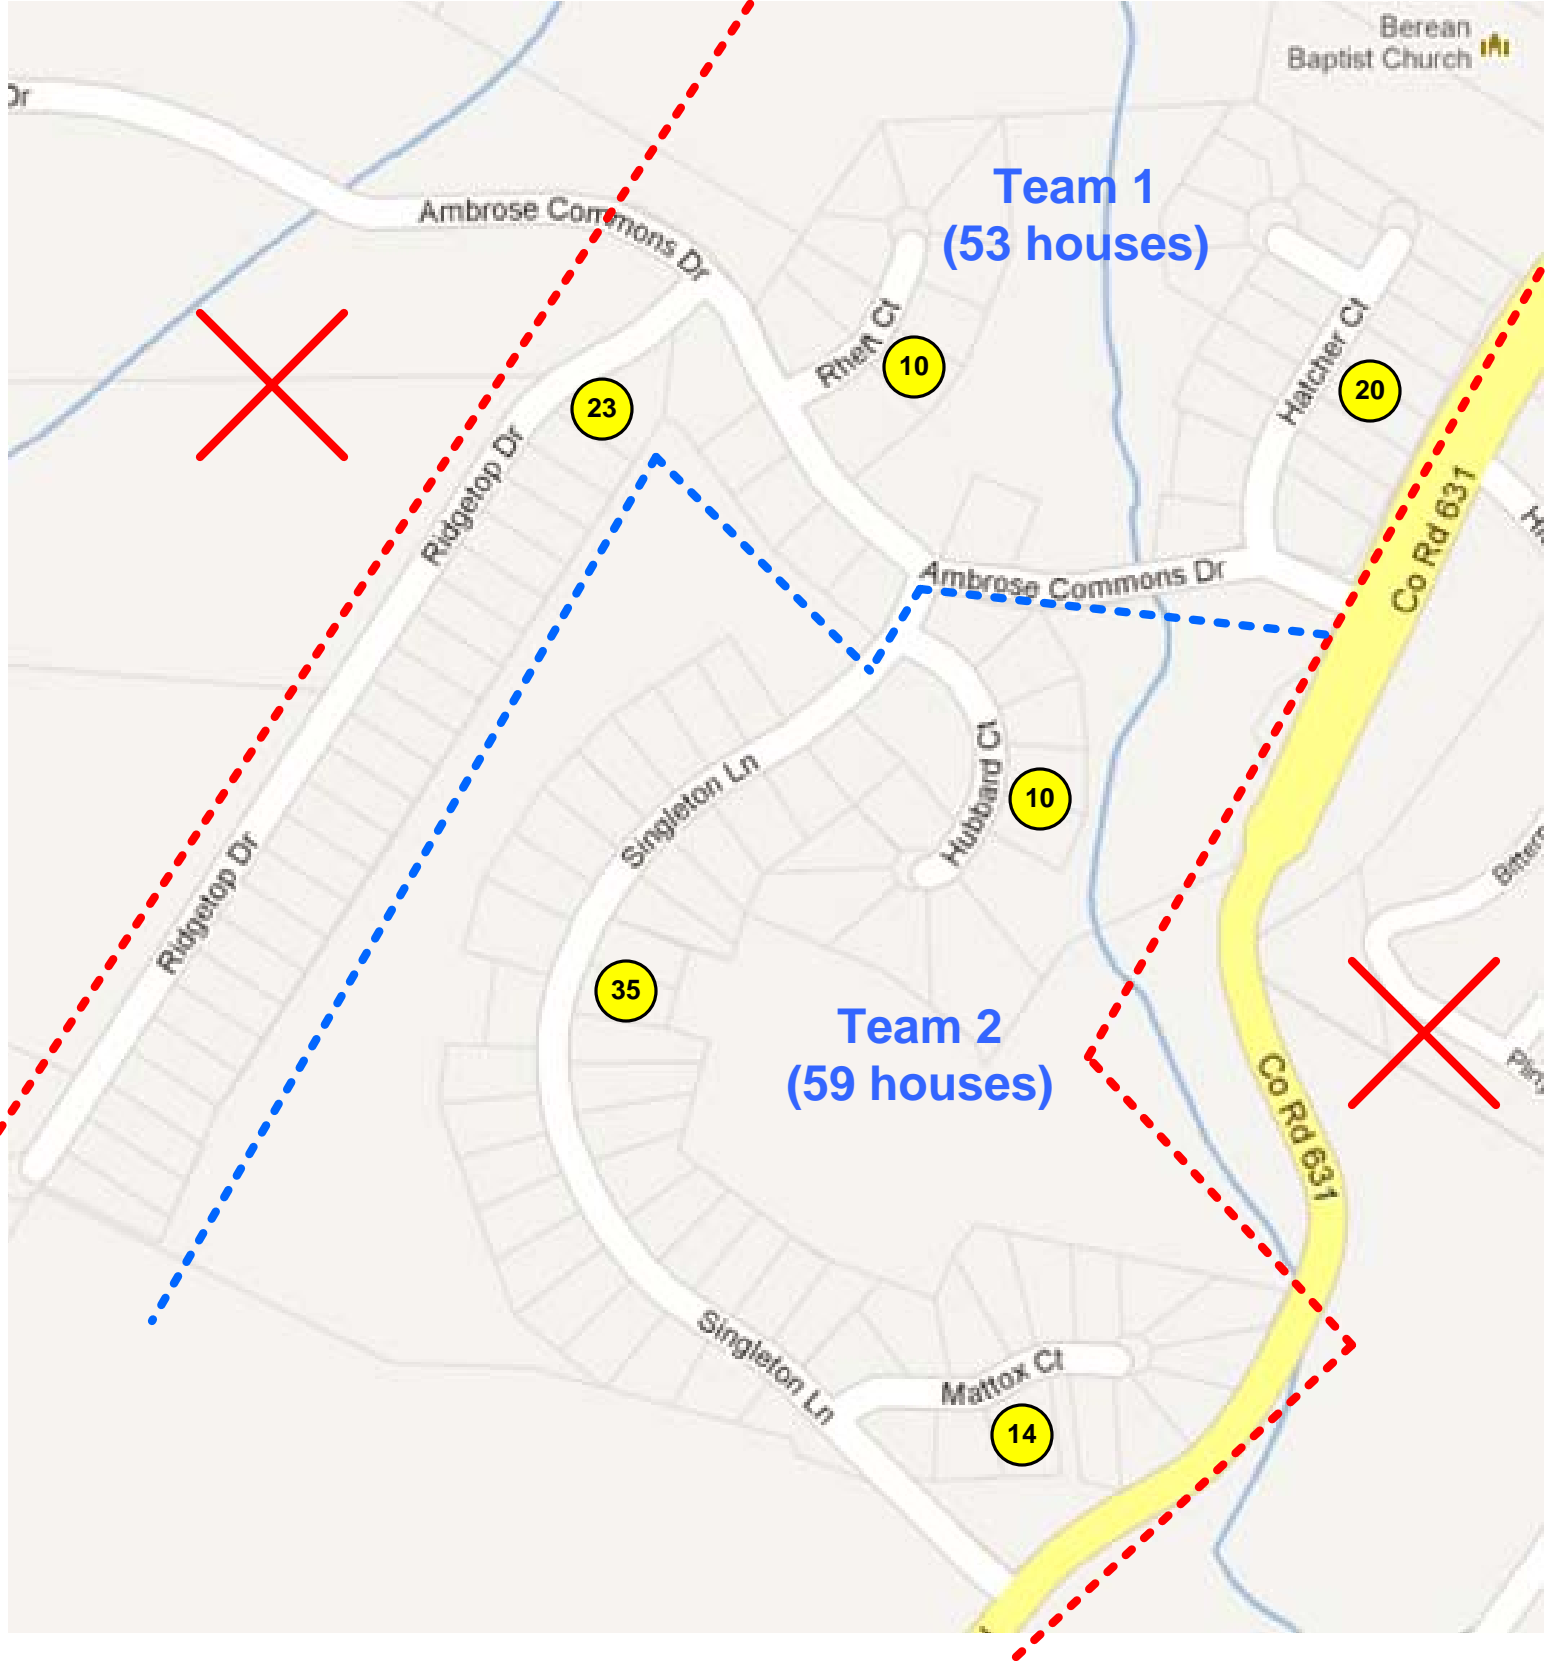

# Redfields Scouting for Food Drive (428 houses total)

# Mill Creek Scouting for Food Drive (241 houses total)

# Mill Creek South Scouting for Food Drive (228 houses total)

# Lake Reynovia Scouting for Food Drive (266 houses total)