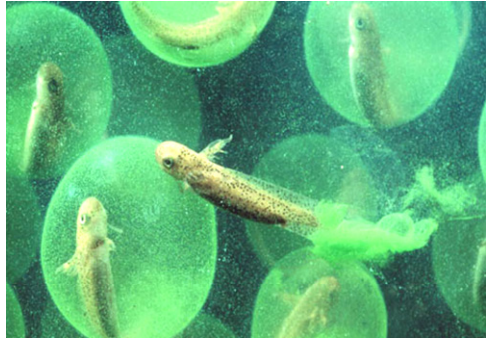

Red Spotted Newt : 3 Phases of Life

1. Born from eggs in water, larva have frilly gills

2. During red eft phase, they live on land for 2-3 yrs

3. Adult has wide swimming tail and lives in water