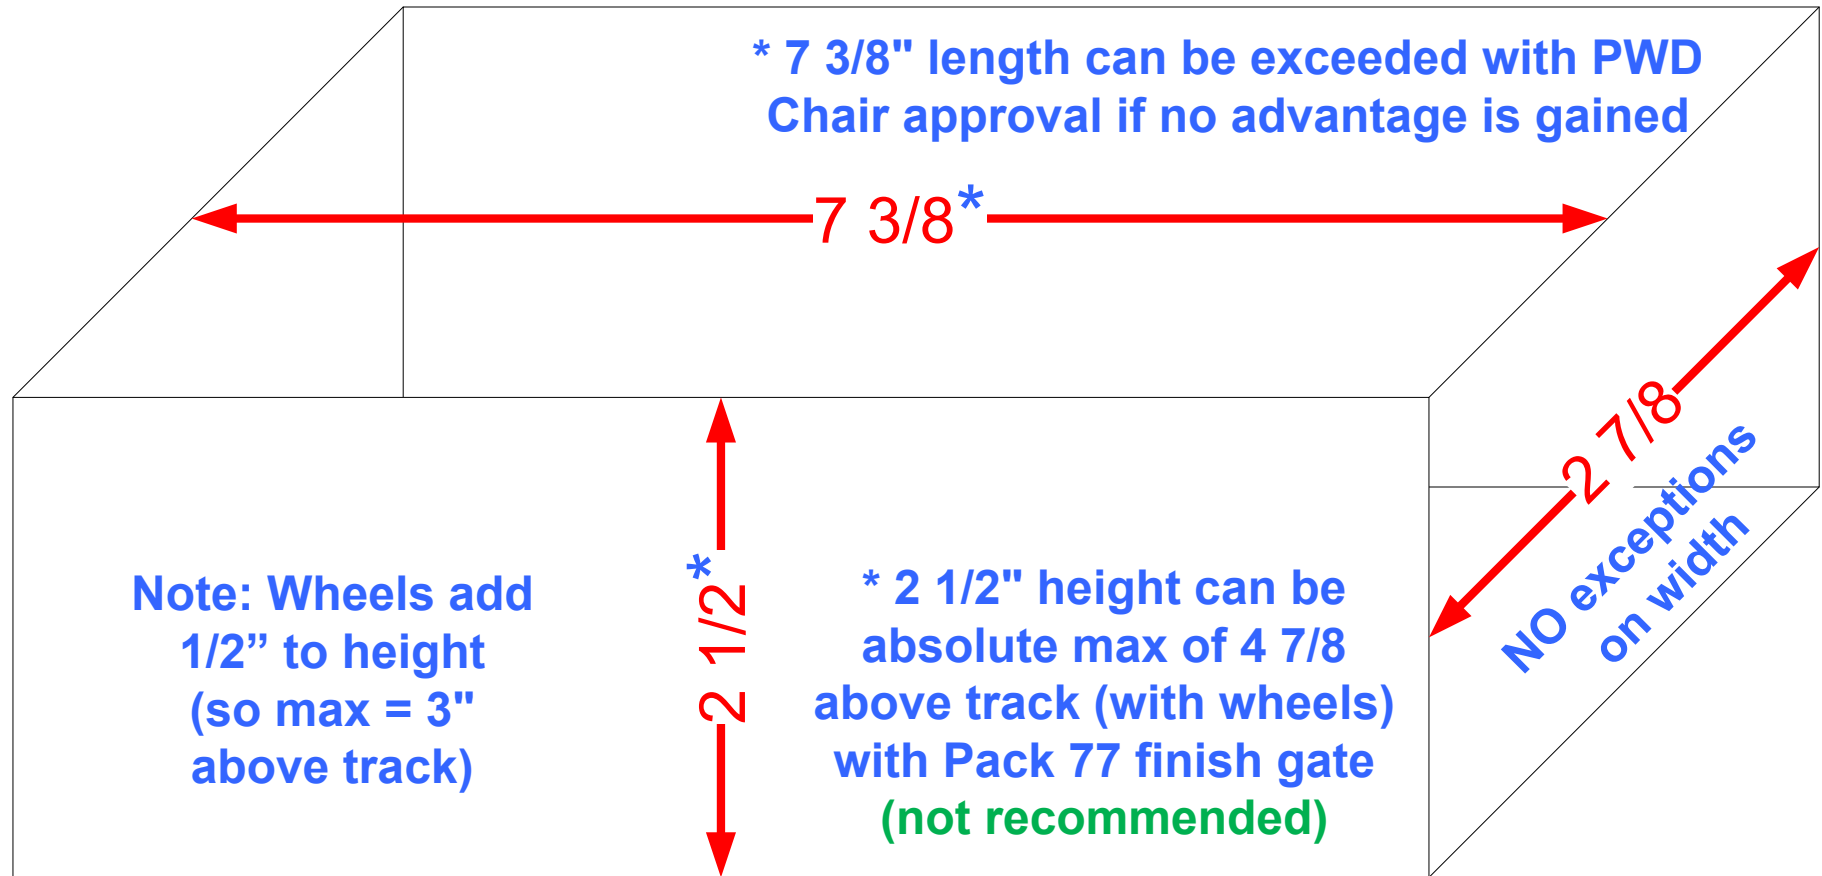

Pack 77 Size Checker: Maximum Car Size WITHOUT WHEELS

**Use size checker to verify your car dimensions
(put on sled if wheels are not yet attached)**

Maximum Car Weight = 5 ounces (no exceptions)