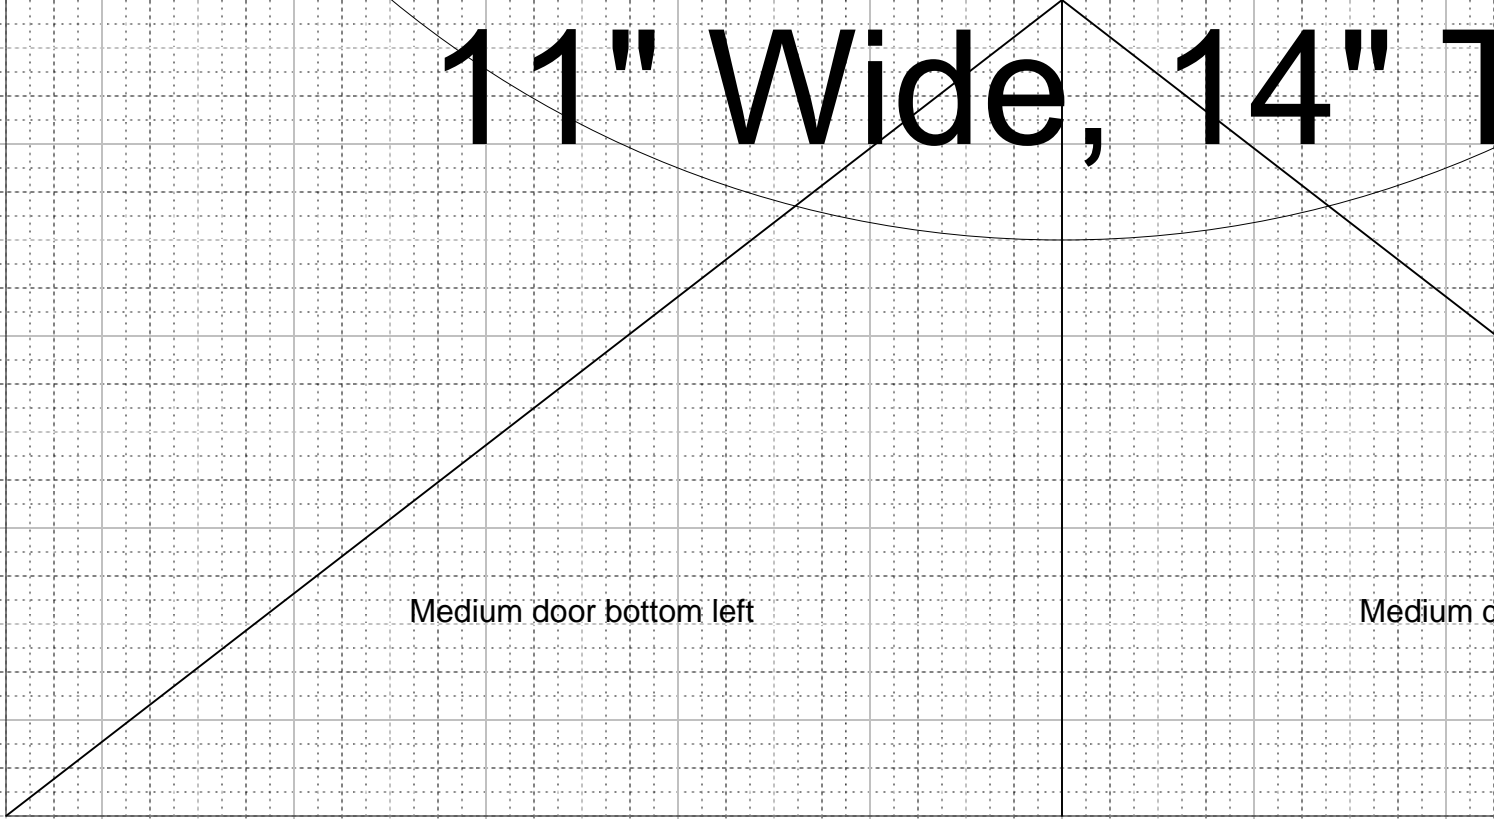

Medium door top left

Medium

Medium Door Op

11" Wide 14" T

Medium door top right

opening
Tall

11" Wide, 14" T

Medium door bottom left

Medium o

Tall

medium door bottom right

Large door top left

Large door top right

Large Door Op 12" Wide, 16"

Large door bottom left

L

Opening 3" Tall

Large door bottom right